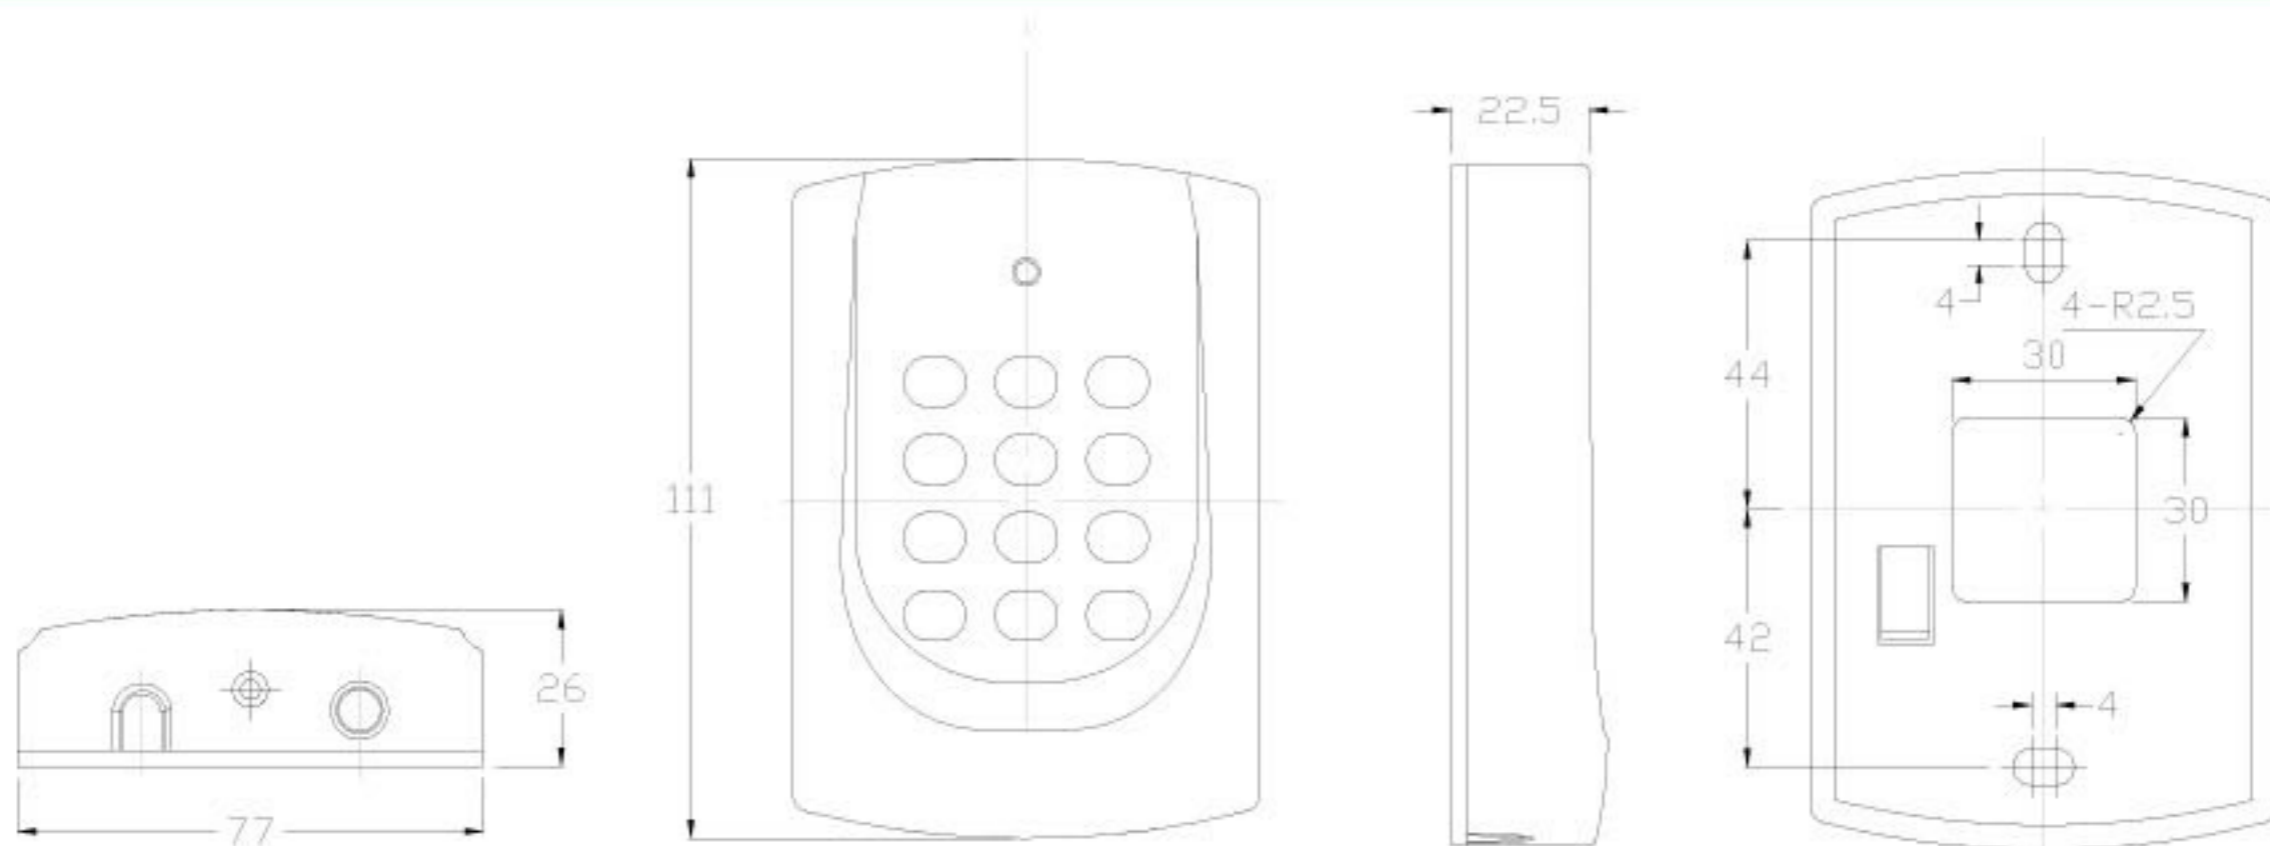

CONTROLLER + READER

Networking & Stand-alone Controller /
Networking Reader

AR-721H

Stand-Alone Networking 125K Mifare®

Specification			
Mode No.	M4	M6	M8
RF Frequency	125KHz	13.56MHz mifare	
User Capacity	1,024	65,536	1,024
Event Log	1,200	-	1,200
Power Requirement	9-16VDC		9-24VDC
Power Consumption	12VDC / 100mA		< 3W
Communication Interface	RS-485		
Baud Rate	9600 bps (N, 8, 1)		
Environment	-20°C to +75°C		
DI Input	Egress Button / Door Sensor		
Compliance	--	ISO14443A	
Door Relay Time	0-600 sec.		
Alarm Relay Time	0-600 sec.		
Tamper Resist. Switch	Limit Switch (Form C)		
Aux. WG Port	WG 26/34, ABA-II,		
Anti-pass Back	Yes	-	Yes
Lift Control	Yes (32 stops, 1024 users)	-	Yes (32 stops, 1024 users)
Editing Interface	Controller / PC Software	Controller	Controller / PC Software
Proximity Reading Range	10-18cm (125K) / 3-8CM (13.56M)		
Serial Out	TTL (4800bps, N, 8, 1) (shared with alarm relay)		
Indicator	A bi-color LED and a beeper		
Real Time Clock	Yes		
Color	Dark Gray / Silver		
Dimension (mm)	111(H)*77(W)*26(D)		
Weight (g)	100±10		
Housing Material	ABS		
Access Mode	Card Only Card or PIN Card + PIN	Card Only Card or PIN Card + PIN	Card Only Card or PIN Card + PIN

System Architecture

Dimension

ICT Smart Co. Ltd.
www.ictsmart.com
Hotline 089 152-4245

SOYAL®

MADE IN TAIWAN