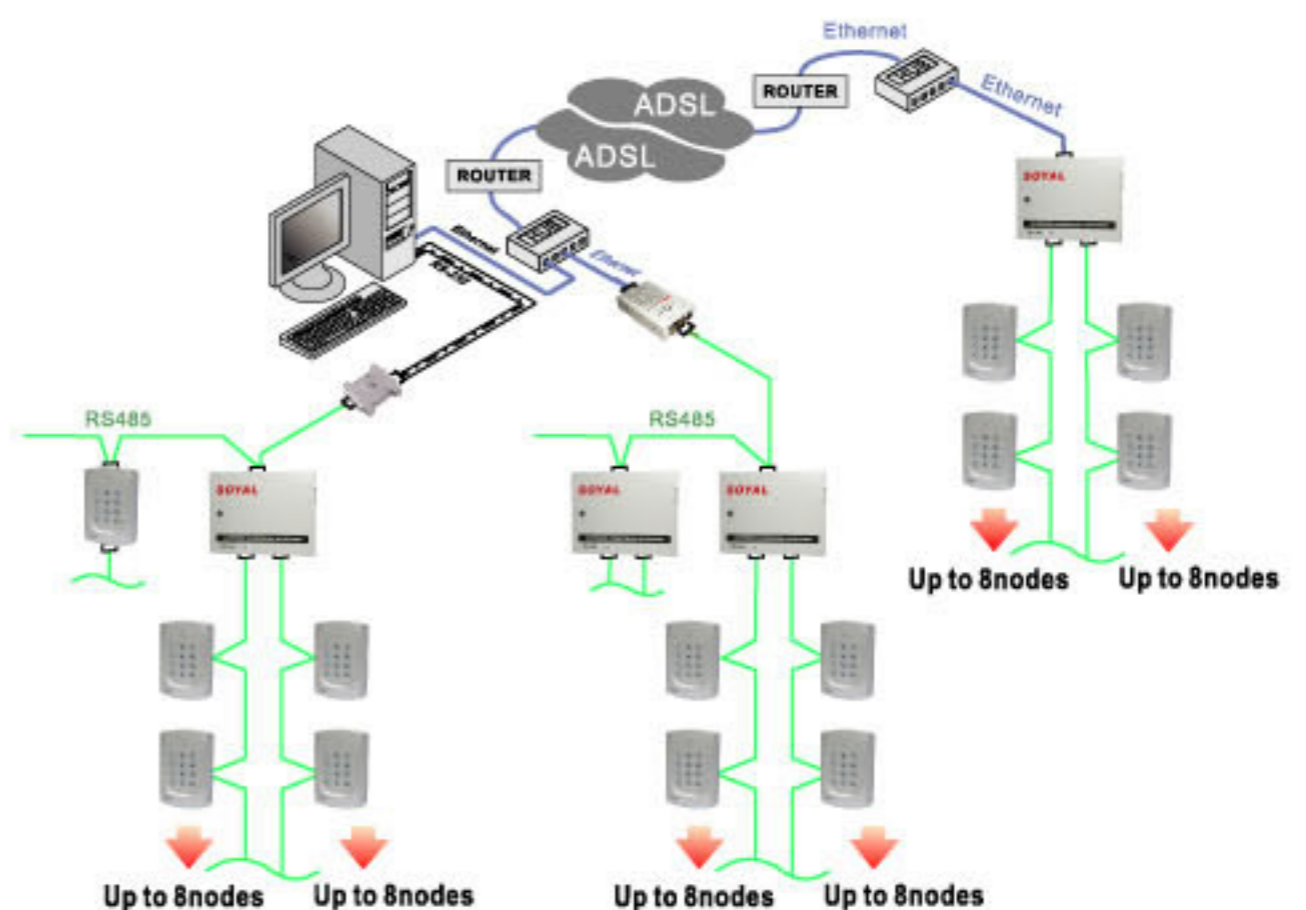

System Architecture