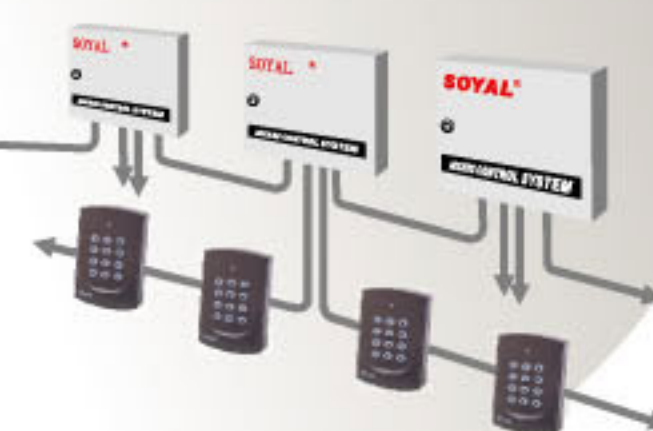

CONTROLLER+READER

Networking & Stand-alone Controller
Networking Reader

AR-721H

EM125KHz Mifare 13.56MHz

- 11 sets of time zone, different time zone for each user.
- Up to 120 holidays that can be set in a year starting from the editing date.
- TTL serial supported for connecting external printer, LED, etc.
- Built-in anti-tamper function
- Built-in watchdog to prevent the system from halting
- An extra WG port which allows connecting to another WG reader (for exit or anti-pass-back).
- Easily integrated with Soyal or other access control systems.
- Event log preserved up to 10 years

2 Connected With PC
-For management purpose

3 Connected With Controller
-For up to 15,000 Users.

Multi-Functions

1 Stand-alone Operation
-For Door Access Management Purpose

SOYAL®

FC CE
SOR MA

MADE IN TAIWAN

CONTROLLER + READER

Networking & Stand-alone Controller /
Networking Reader

AR-721H

Stand-Alone Networking 125K Mifare®

Specification			
Mode No.	M4	M6	M8
RF Frequency	125KHz	13.56MHz mifare	
User Capacity	1,024	65,536	1,024
Event Log	1,200	-	1,200
Power Requirement	9-16VDC		9-24VDC
Power Consumption	12VDC / 100mA		< 3W
Communication Interface	RS-485		
Baud Rate	9600 bps (N, 8, 1)		
Environment	-20°C to +75°C		
DI Input	Egress Button / Door Sensor		
Compliance	--	ISO14443A	
Door Relay Time	0-600 sec.		
Alarm Relay Time	0-600 sec.		
Tamper Resist. Switch	Limit Switch (Form C)		
Aux. WG Port	WG 26/34, ABA-II,		
Anti-pass Back	Yes	-	Yes
Lift Control	Yes (32 stops, 1024 users)	-	Yes (32 stops, 1024 users)
Editing Interface	Controller / PC Software	Controller	Controller / PC Software
Proximity Reading Range	10-18cm (125K) / 3-8CM (13.56M)		
Serial Out	TTL (4800bps, N, 8, 1) (shared with alarm relay)		
Indicator	A bi-color LED and a beeper		
Real Time Clock	Yes		
Color	Dark Gray / Silver		
Dimension (mm)	111(H)*77(W)*26(D)		
Weight (g)	100±10		
Housing Material	ABS		
Access Mode	Card Only Card or PIN Card + PIN	Card Only Card or PIN Card + PIN	Card Only Card or PIN Card + PIN