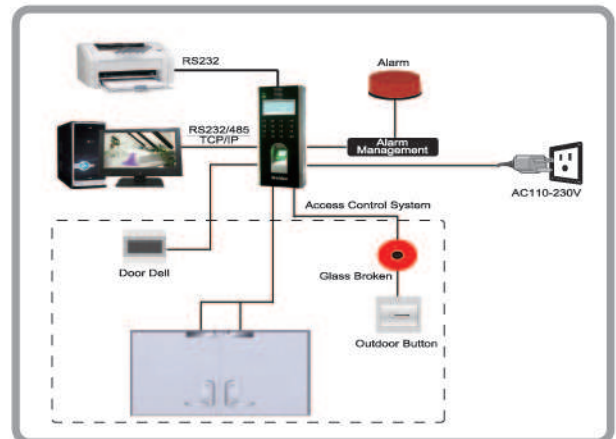

Model WF-7

Specification

Operation

Sensor: Waldso Optical Sensor (Scratch-proof)
Firmware Manufacturer: Waldso Inc.
Firmware Version: WaldsoFinger Version 2009
Algorithm version: WaldsoFinger VX9.0
Hardware platform: WEM500
Operating system: Linux
Operating Temperature: 0°C-45°C
Operating Humidity: 20%-80%

Storage

User Capacity 500 /Max.3000 (optional)
Transaction Storage 30000 /Max.50000(optional)

Communication

Communications RS232, RS485, TCP/IP, Wiegand output (26-bits)

Enrollment & Verification

1:1 or 1:N Multi-verification
Identification time ≤2S
FAR ≤0.0001%
FRR ≤0.01%
LED Red, Green
LCD 128*64 White background light

Access Control Function

50 time zone function, group function
unlocking combination function
webserver(optional),

Time & Attendance Function

Standard : English, Function Keys
Optional : Multi- National Language
Timing State Switch
Printer, work code, SMS
printer, RIS

Power

12V DC

Dimensions

L 145mm × W 90mm × D 35mm

© 2009 Waldso Inc. All rights reserved.