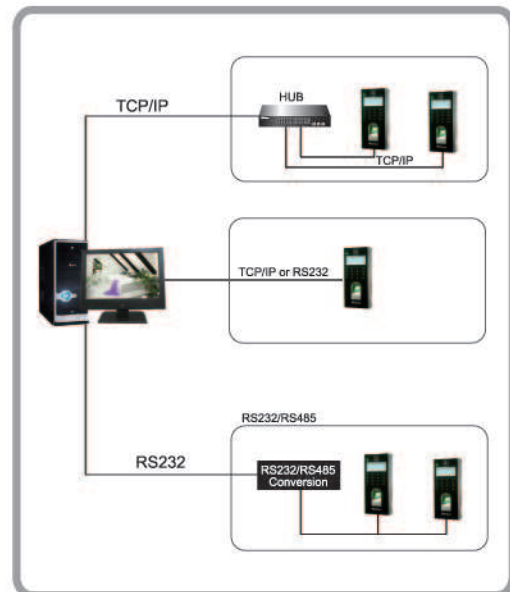

Model WF-7

WF-7 is a Professional fingerprint access control & time and attendance terminal using the fingerprint instead of card system for access. The product experiences the strict degradation test before leaving factory , and all the input /output communication using anti-jamming protection .With this benefits ,WF-7 provide a secure life for you that you could be no longer worrying about any irresponsible people entering your room.

WF-7 provide automatic alarm trigger in case of break in , door ajar and illegal dismantle of reader for safety precaution

Versatile Interface Options

RS232, RS485, TCP/IP , and Wiegand 26-bits (output)communication interface

Access Control Function

50 time zone function, group function
unlocking combination function
webserver(optional),

Time & Attendance Function

Standard : English, Function Keys
Optional : Multi- National Language
Timing State Switch
Printer, work code, SMS
printer, RIS

Power

12V DC

Dimensions

L 145mm × W 90mm × D 35mm

© 2009 Waldso Inc. All rights reserved.